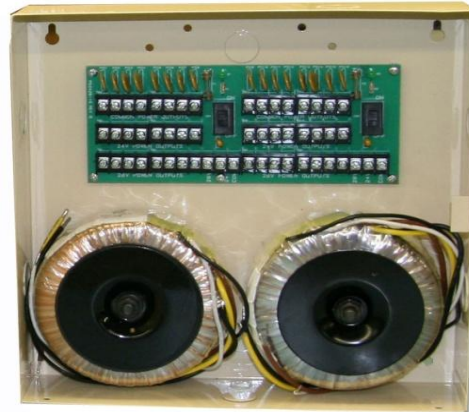

**HC-0424AC-7UL**  
**HC-0824AC-7UL**  
**HC-1624AC-14UL**

**HC-0824AC-12**  
**HC-1624AC-25**

All HC power supplies will efficiently provide power to all peripheral cameras and accessories. These power supplies are designed for with a selectable 24 VAC or 28 VAC output, with a choice of 4, 8, or 16 channels, and with a power choice up to 25 amps.

**Models**

**Inputs / Outputs**

HC-0424AC-7UL	UL Listed 24 VAC or 28VAC 4 fused channels 7 TOTAL amps
HC-0824AC-7UL	UL Listed 24 VAC or 28VAC 8 fused channels 7 TOTAL amps
HC-1624AC-14UL	UL Listed 24 VAC or 28VAC 16 fused channels 14 TOTAL amps
HC-0824AC-12	24 VAC or 28VAC 8 fused channels 12 TOTAL amps
HC-1624AC-25	24 VAC or 28VAC 16 fused channels 25 TOTAL amps

Input Voltage	115 VAC 50/60HZ
Output Voltage	Selectable 24 VAC or 28 VAC
Output Fuse	3 Amp PTC
Main Fuse	20mm glass fuse (Replacable)
Enclosure	All Products
Dimensions	11" x 11" x 2.75"